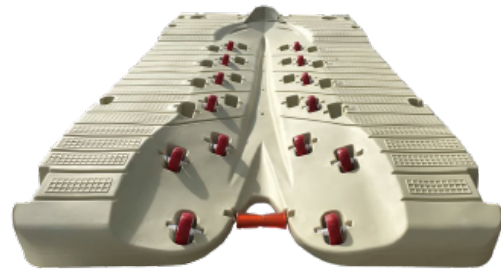

Product Specification Document

PMS

Modular Pontoons

Jet Port Max

HEATHLAND GROUP LIMITED

Description;

The Jet Port Max responds to changing water levels allowing a dry and protected docking facility. Installation can be customised using available accessories in virtually any environment.

Key Features;

Easy entry and exit with V shaped design, heavy duty corrosion free rollers that will not scratch or scuff the jet skis hull, virtually maintenance free, UV stabilisers, sandblasted surface to provide slip resistance, convenient and comfortable system to drain away any water which accumulates on the product, extremely stable, easily connected to Rotodock or Sunnydock systems.